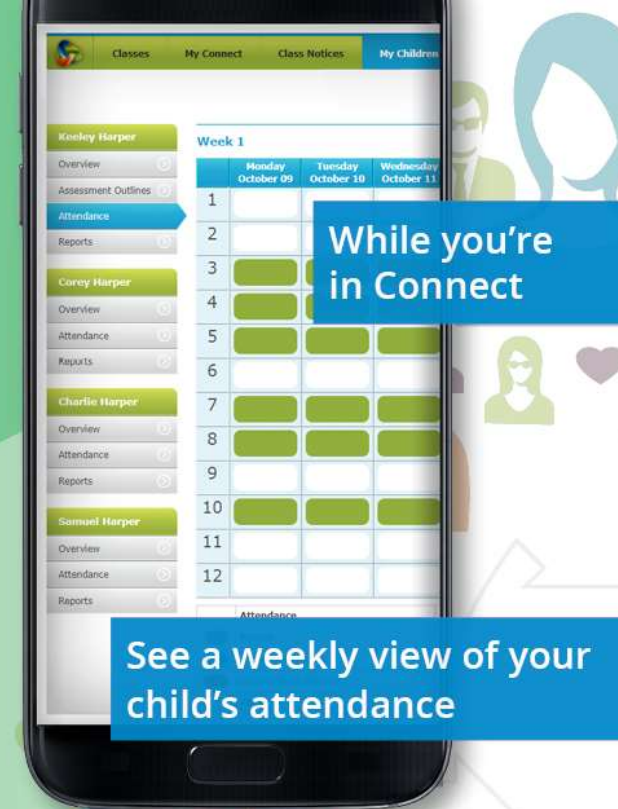

Keep your contact email up-to-date

Login to CONNECT USING YOUR PREFERRED BROWSER

Use your P-number as
your user name

If you can't remember
your login details
follow the 'Forgot Your
Password' link

Download your child's
report or print if you like

See a weekly view of your
child's attendance

See what else Connect has to offer