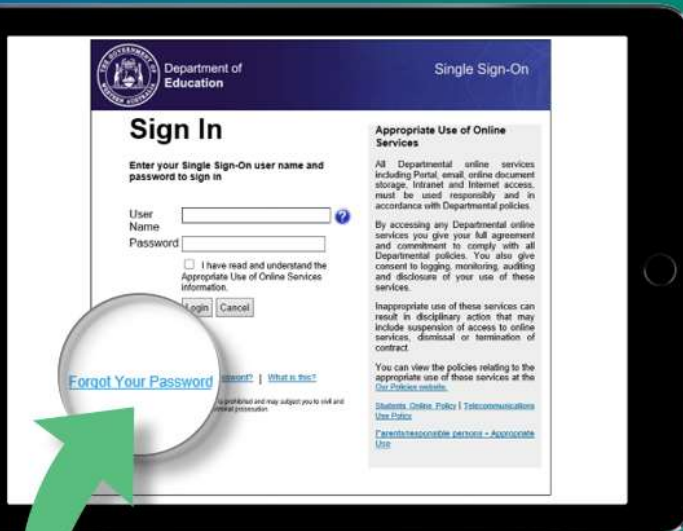

Login to CONNECT USING YOUR PREFERRED BROWSER

Use your P-number as
your user name

If you can't remember
your login details
follow the 'Forgot Your
Password' link