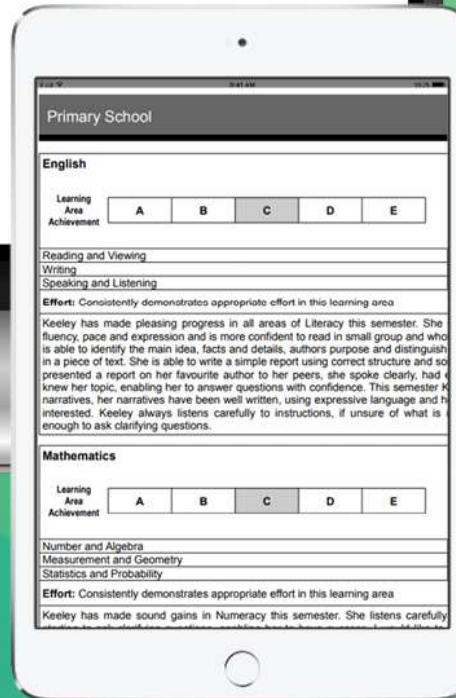

Download your child's
report or print if you like