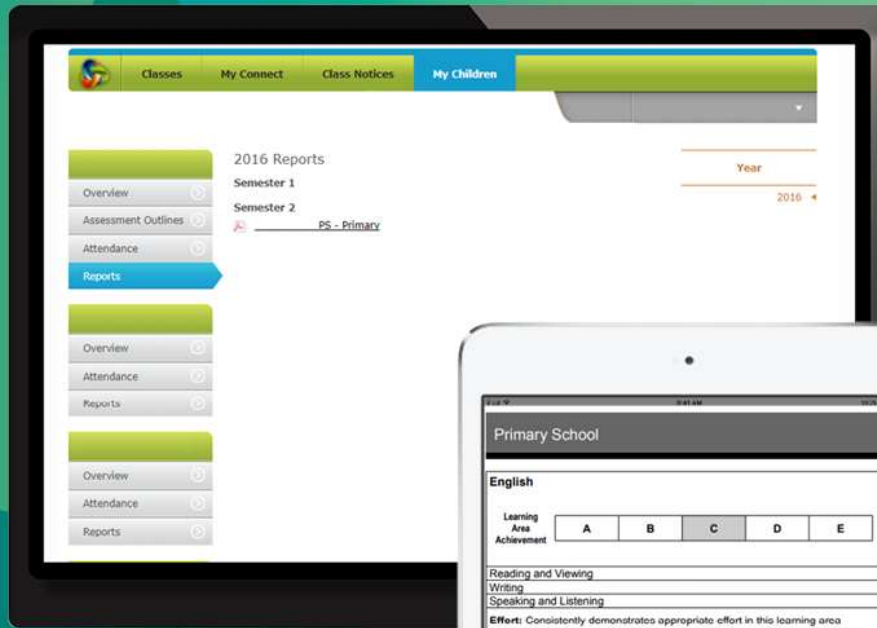

Download your child's
report or print if you like