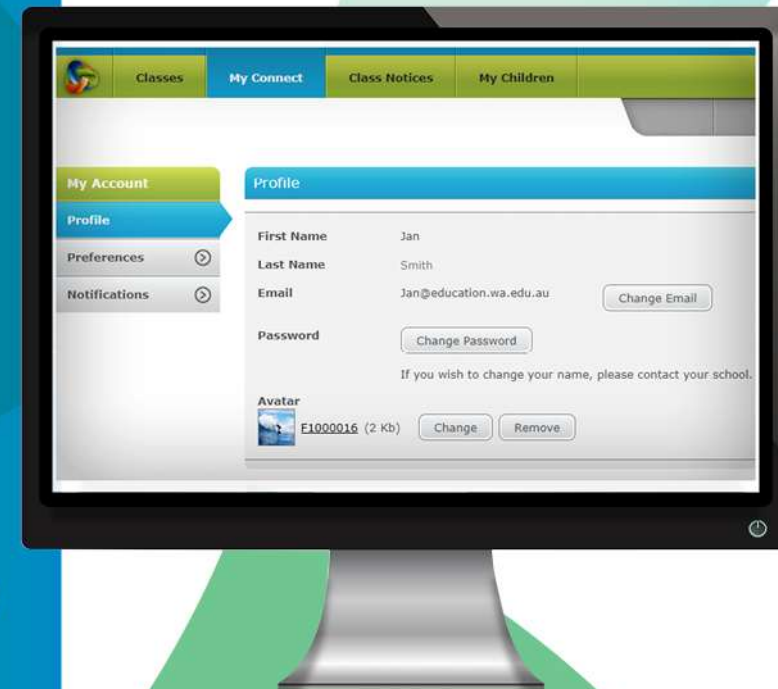

STUDENT REPORTS

NOW ONLINE

CONNECT

Secure
Convenient
Paperless

“ I have three kids in three different schools and I can just go into Connect and see how they are all doing ... it's a one-stop-shop ”

WA school Parent

Watch how other parents are enjoying the use of Connect
<https://vimeo.com/234791047>

Your child's reports online

- stored securely in the Department of Education WA
- building a history of reports over time
- available anytime, anywhere